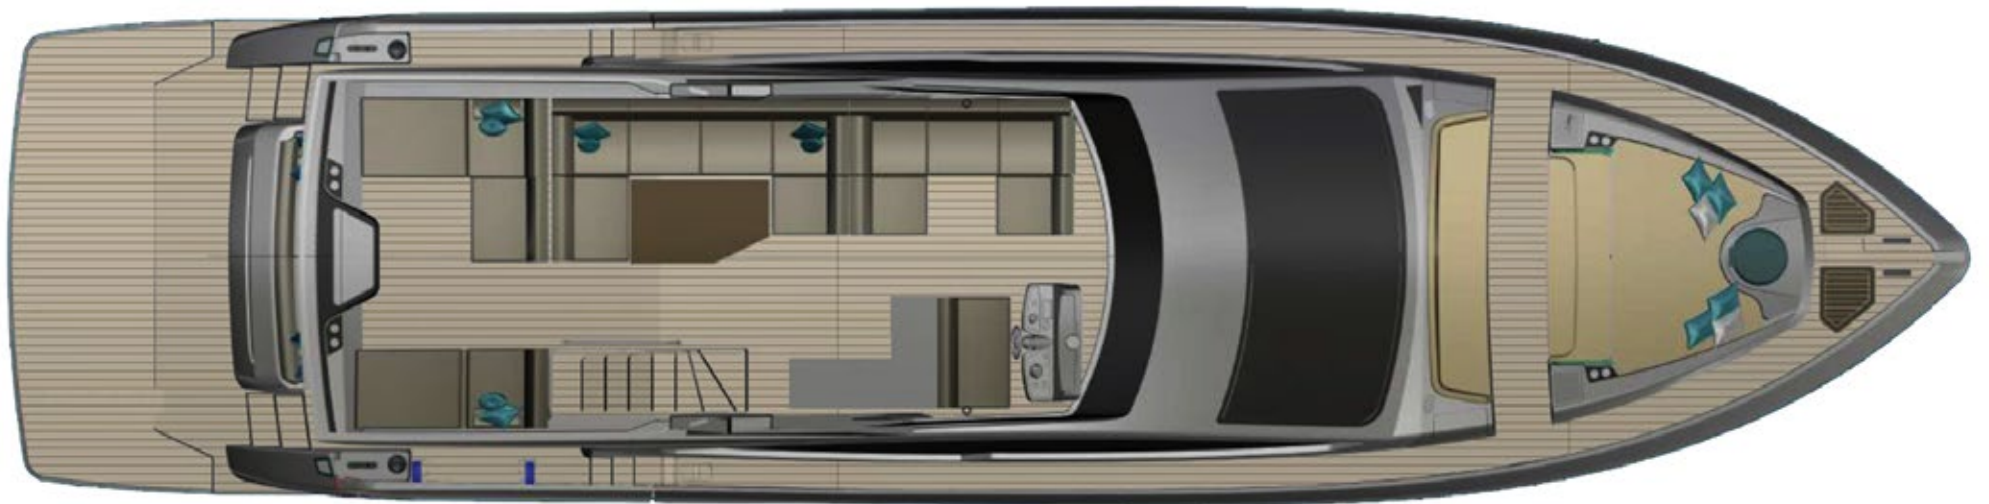

SCHAEFER

660

SIDEVIEW

FLYBRIDGE

MAIN DECK

CABINS

TECHNICAL SPECIFICATIONS

Max. length (including pulpit and platform):	66' (20,12 m)
Max. length (including platform):	64,9' (19,80 m)
Max. beam (including guardrails):	16.6' (5,05 m)
Max. beam (including balcony open):	21,03' (6.41 m)
Max. draught:	4.8' (1.47 m)
Loaded craft mass:	79.366 lbs (36,000 kg)
Deadrise angle:	17°
Fresh water capacity:	254 gal (960 l)
Fuel capacity:	687 gal (2,600 l)
Passenger capacity (day):	18
Passenger capacity (night):	8+2
Designer:	Marcio Schaefer