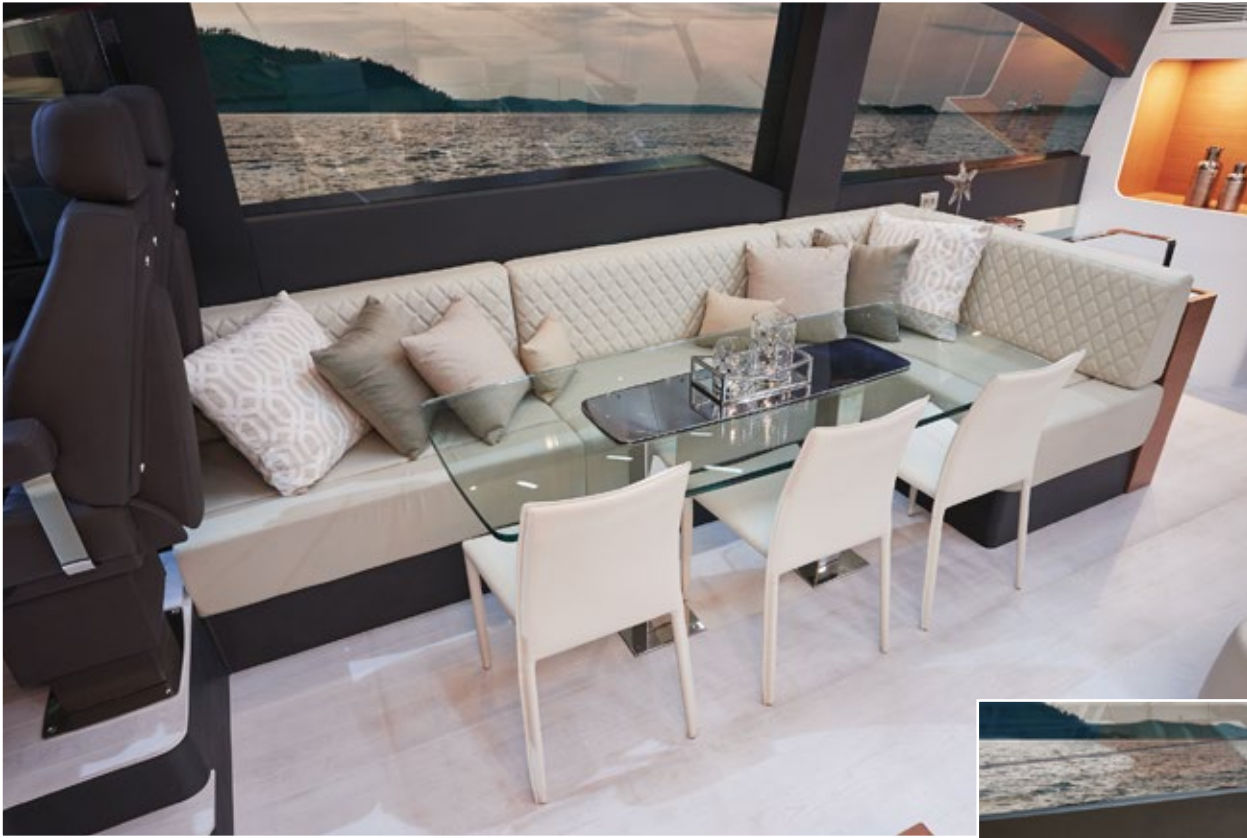

SCHAEFER

660