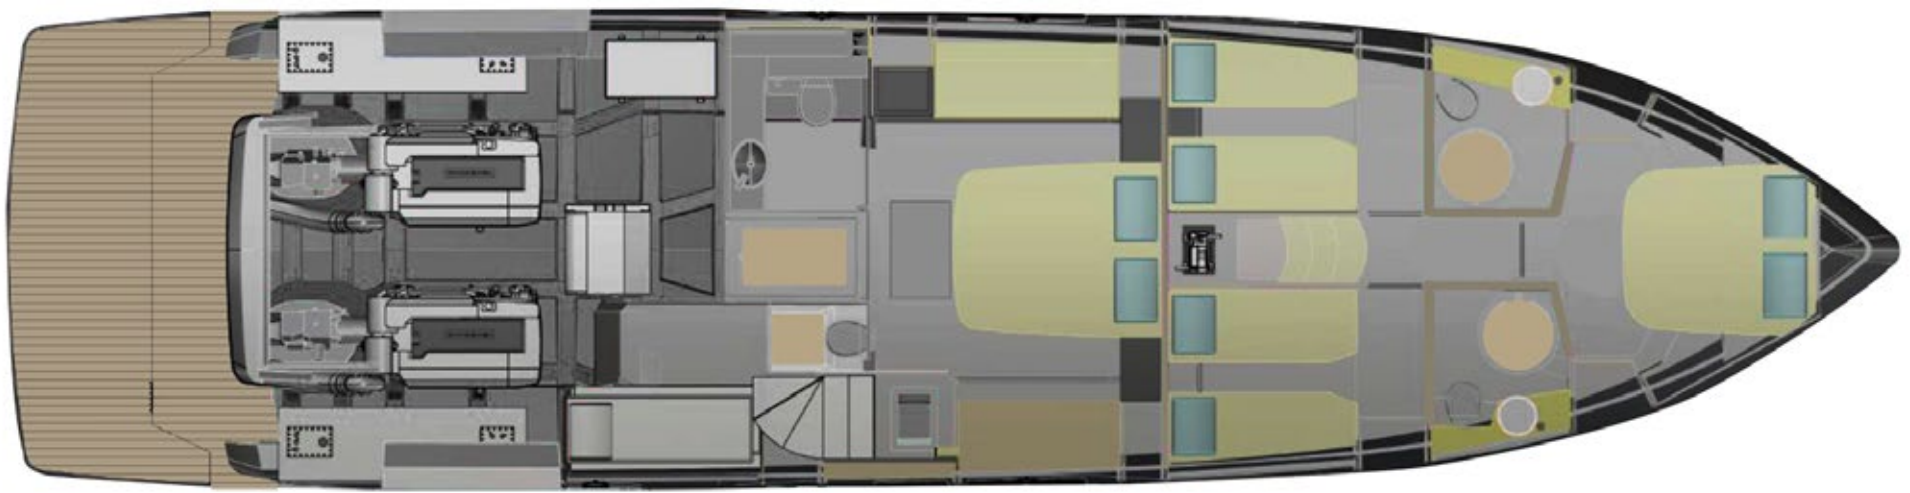

SCHAEFER

660

SIDEVIEW

FLYBRIDGE

MAIN DECK

CABINS

TECHNICAL SPECIFICATIONS

Max. length (including pulpit and platform):	66' (20,12 m)
Max. length (including platform):	64,9' (19,80 m)
Max. beam (including guardrails):	16.6' (5,05 m)
Max. beam (including balcony open):	21,03' (6.41 m)
Max. draught:	4.8' (1.47 m)
Loaded craft mass:	79.366 lbs (36,000 kg)
Deadrise angle:	17°
Fresh water capacity:	254 gal (960 l)
Fuel capacity:	687 gal (2,600 l)
Passenger capacity (day):	18
Passenger capacity (night):	8+2
Designer:	Marcio Schaefer

260 - 303 - 365 - 375 - 400 - 510
FLY - 400 - 510 - 580 - 660 - 770 - 25M

schaeferyachts.com

SCHAEFER
YACHTS